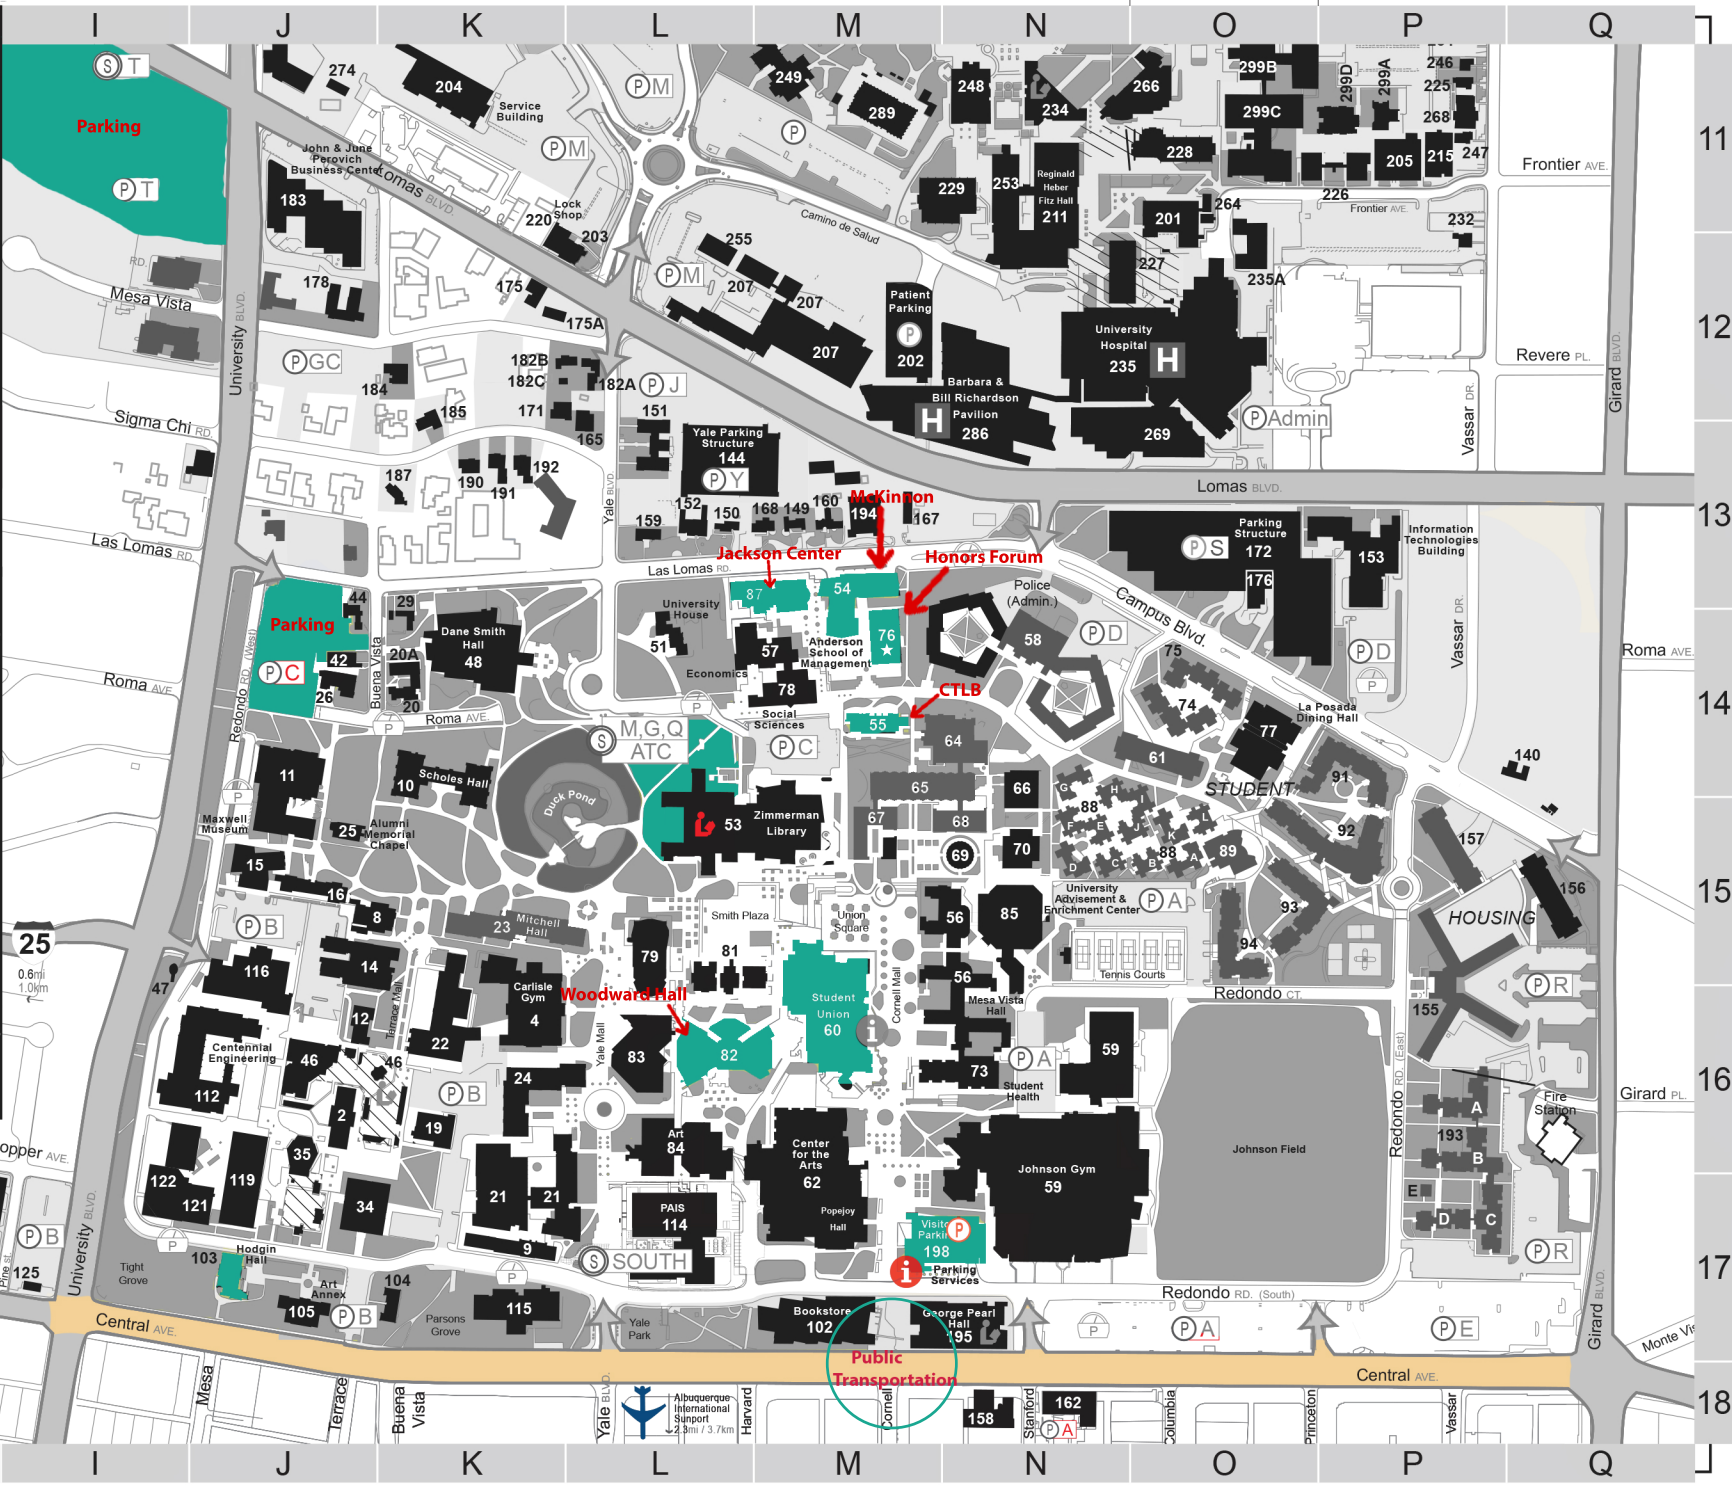

Legend

- Visitor / Info Center
- UNM Building
See Campus Building List for building No.
- Student Housing
- Food Services
- UNM Campus Library
- Hospital
- Parking Structure
- Metered Parking
- Surface Parking Lot
Permit Type Required
- UNM Parking Shuttle

Campus Index Map

Indian School
NORTH CAMPUS
Lomas
Central
SOUTH CAMP.
Avenida Caesar Chavez
2.3 mi / 3.7 km

South Campus
1.0 mi / 1.6 km
CNM
0.4 mi / 0.6 km
AT&T Rail Runner